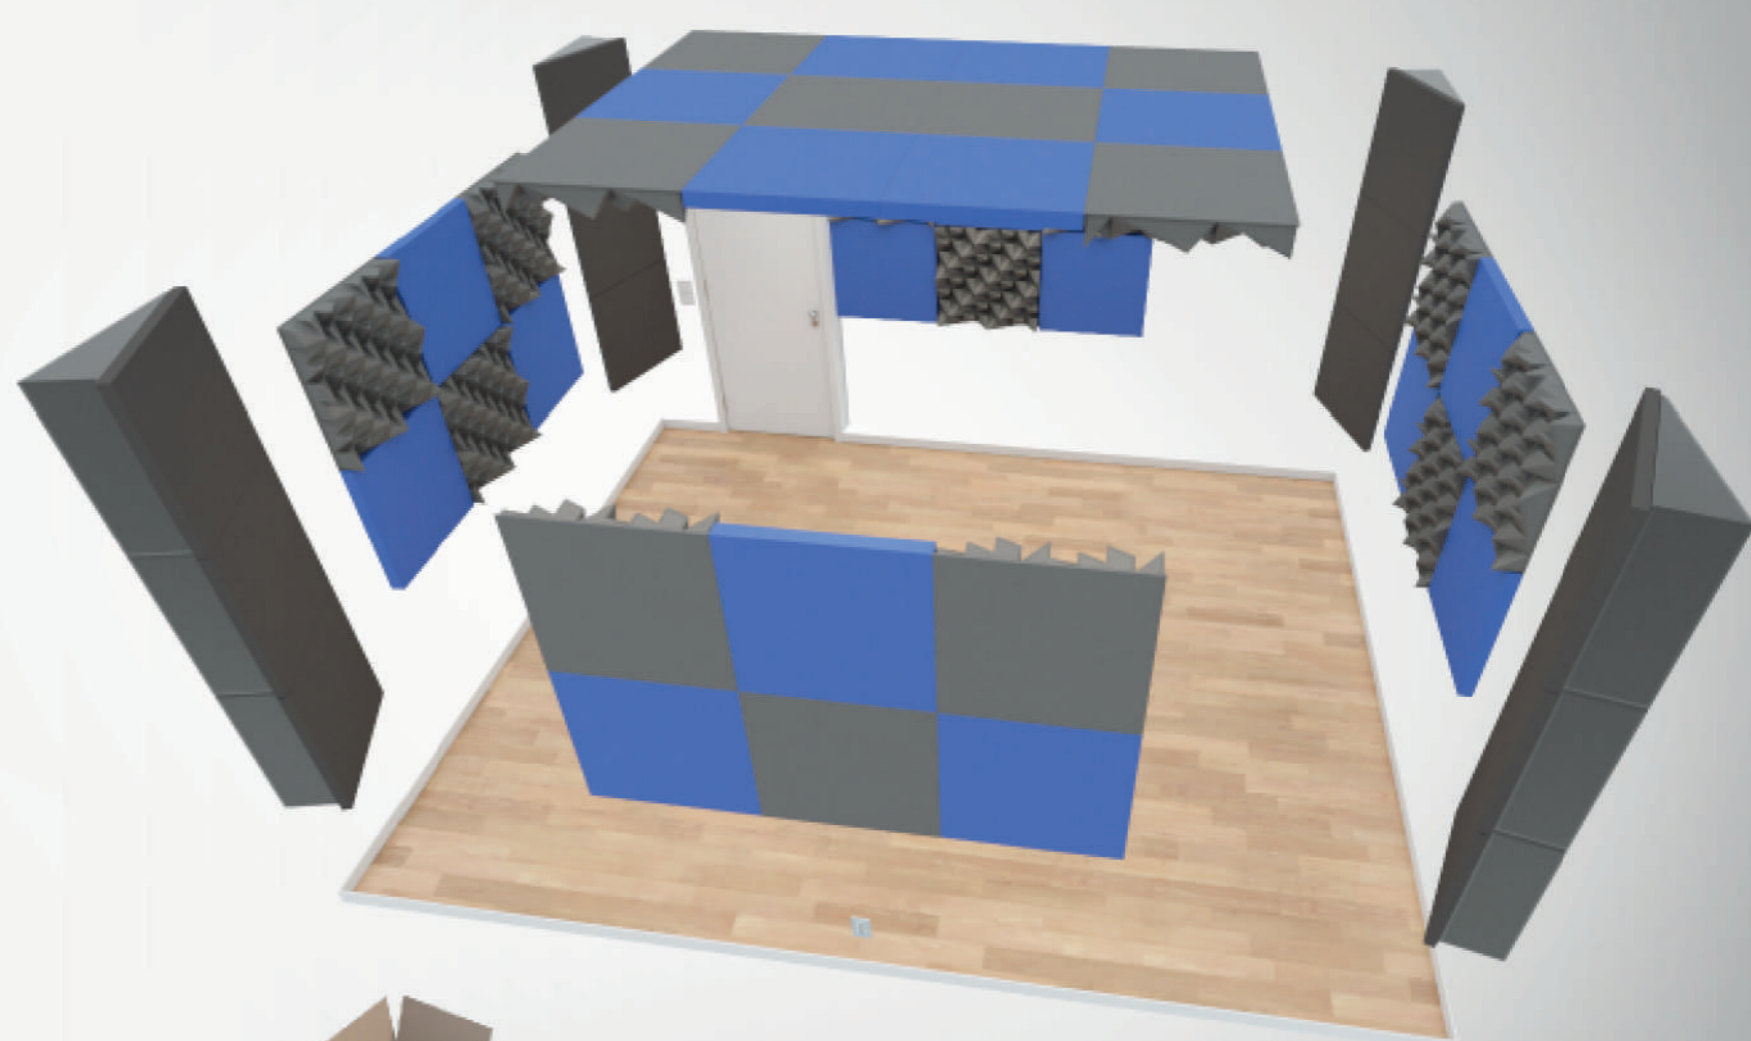

PACK 2

12 CORALREEF®
18 BASMEL® SC
8 CTBASS®

Rooms from 12 to 17m²

PACK 2.2

18 CORALREEF®
18 BASMEL® SC
12 CTBASS®

When used in the right proportions, these three models create a harmonious balance in your room, covering the entire frequency spectrum. Our simulations show that these acoustic solutions offer near-perfect control over reverberation time and modal distribution, resulting in an ideal acoustic environment for producing, recording, or playing music.

From a small home studio to a professional space, this product line can be customized to meet your specific needs. We offer a range of pre-simulated room sizes and a consulting service to ensure you get the perfect acoustic solution tailored to your setup.

Available colors

Blue Beige Black White

CTBASS®

This bass trap is designed to efficiently absorb low frequencies, ensuring a precise and controlled bass response.

Available colors

Blue Beige Black White

Tatanka