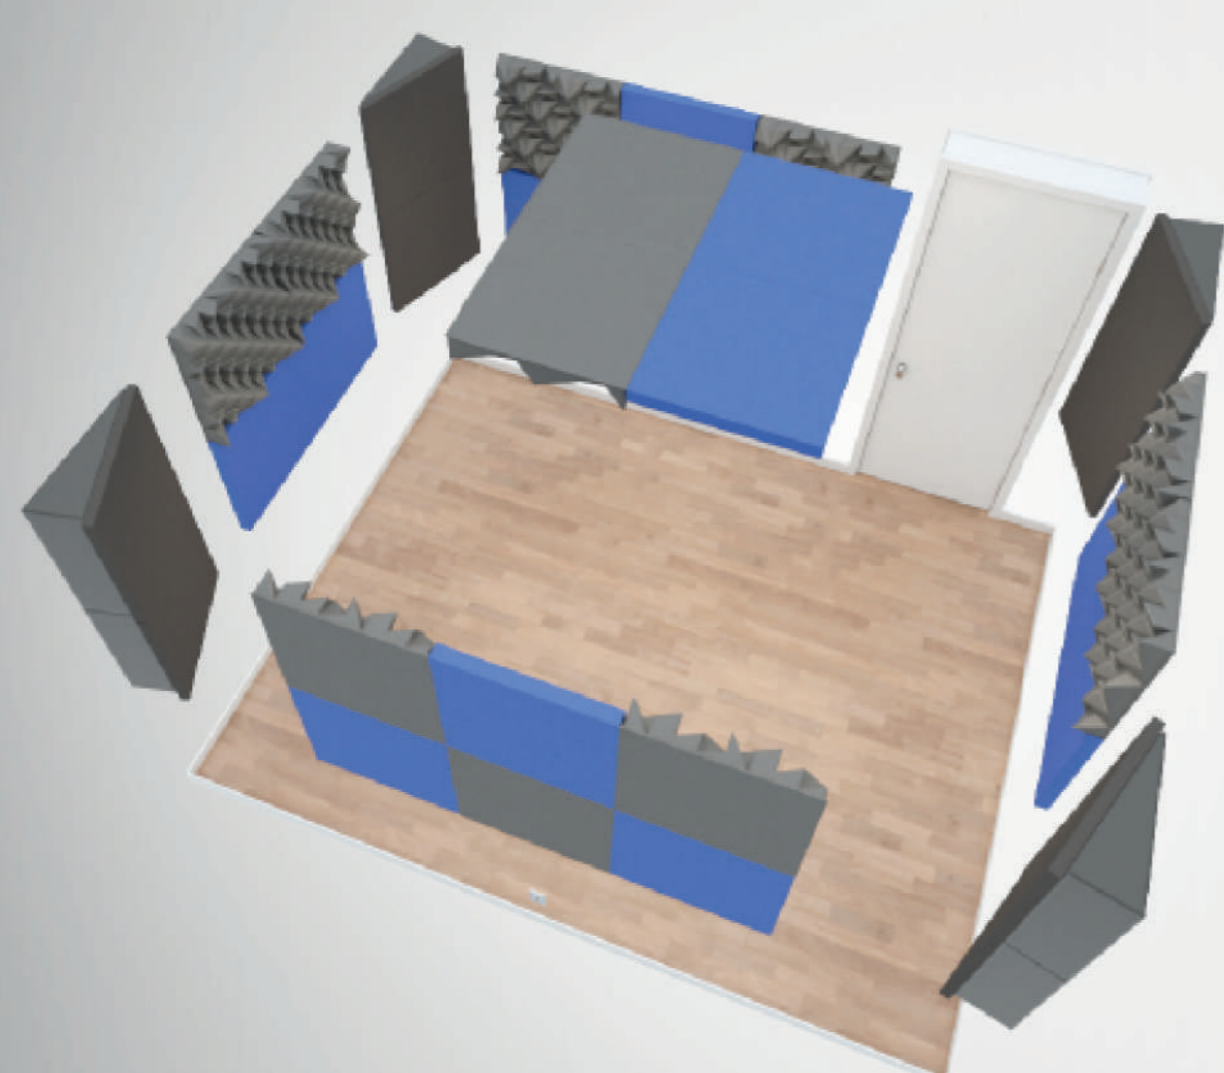

Acoustic Treatment Pack

*Imagine having
the same level
of acoustic excellence
as a professional studio,
in your own home.*

PACK 1

6 CORALREEF®
12 BASMEL® SC
6 CTBASS®

Rooms from 9 to 13m²

PACK 1.1

12 CORALREEF®
12 BASMEL® SC
8 CTBASS®

PACK 2

12 CORALREEF®
18 BASMEL® SC
8 CTBASS®

Rooms from 12 to 17m²

PACK 2.2

18 CORALREEF®
18 BASMEL® SC
12 CTBASS®

When used in the right proportions, these three models create a harmonious balance in your room, covering the entire frequency spectrum. Our simulations show that these acoustic solutions offer near-perfect control over reverberation time and modal distribution, resulting in an ideal acoustic environment for producing, recording, or playing music.

From a small home studio to a professional space, this product line can be customized to meet your specific needs. We offer a range of pre-simulated room sizes and a consulting service to ensure you get the perfect acoustic solution tailored to your setup.

Available colors

Blue Beige Black White

CTBASS®

This bass trap is designed to efficiently absorb low frequencies, ensuring a precise and controlled bass response.

Available colors

Blue Beige Black White

Tatanka