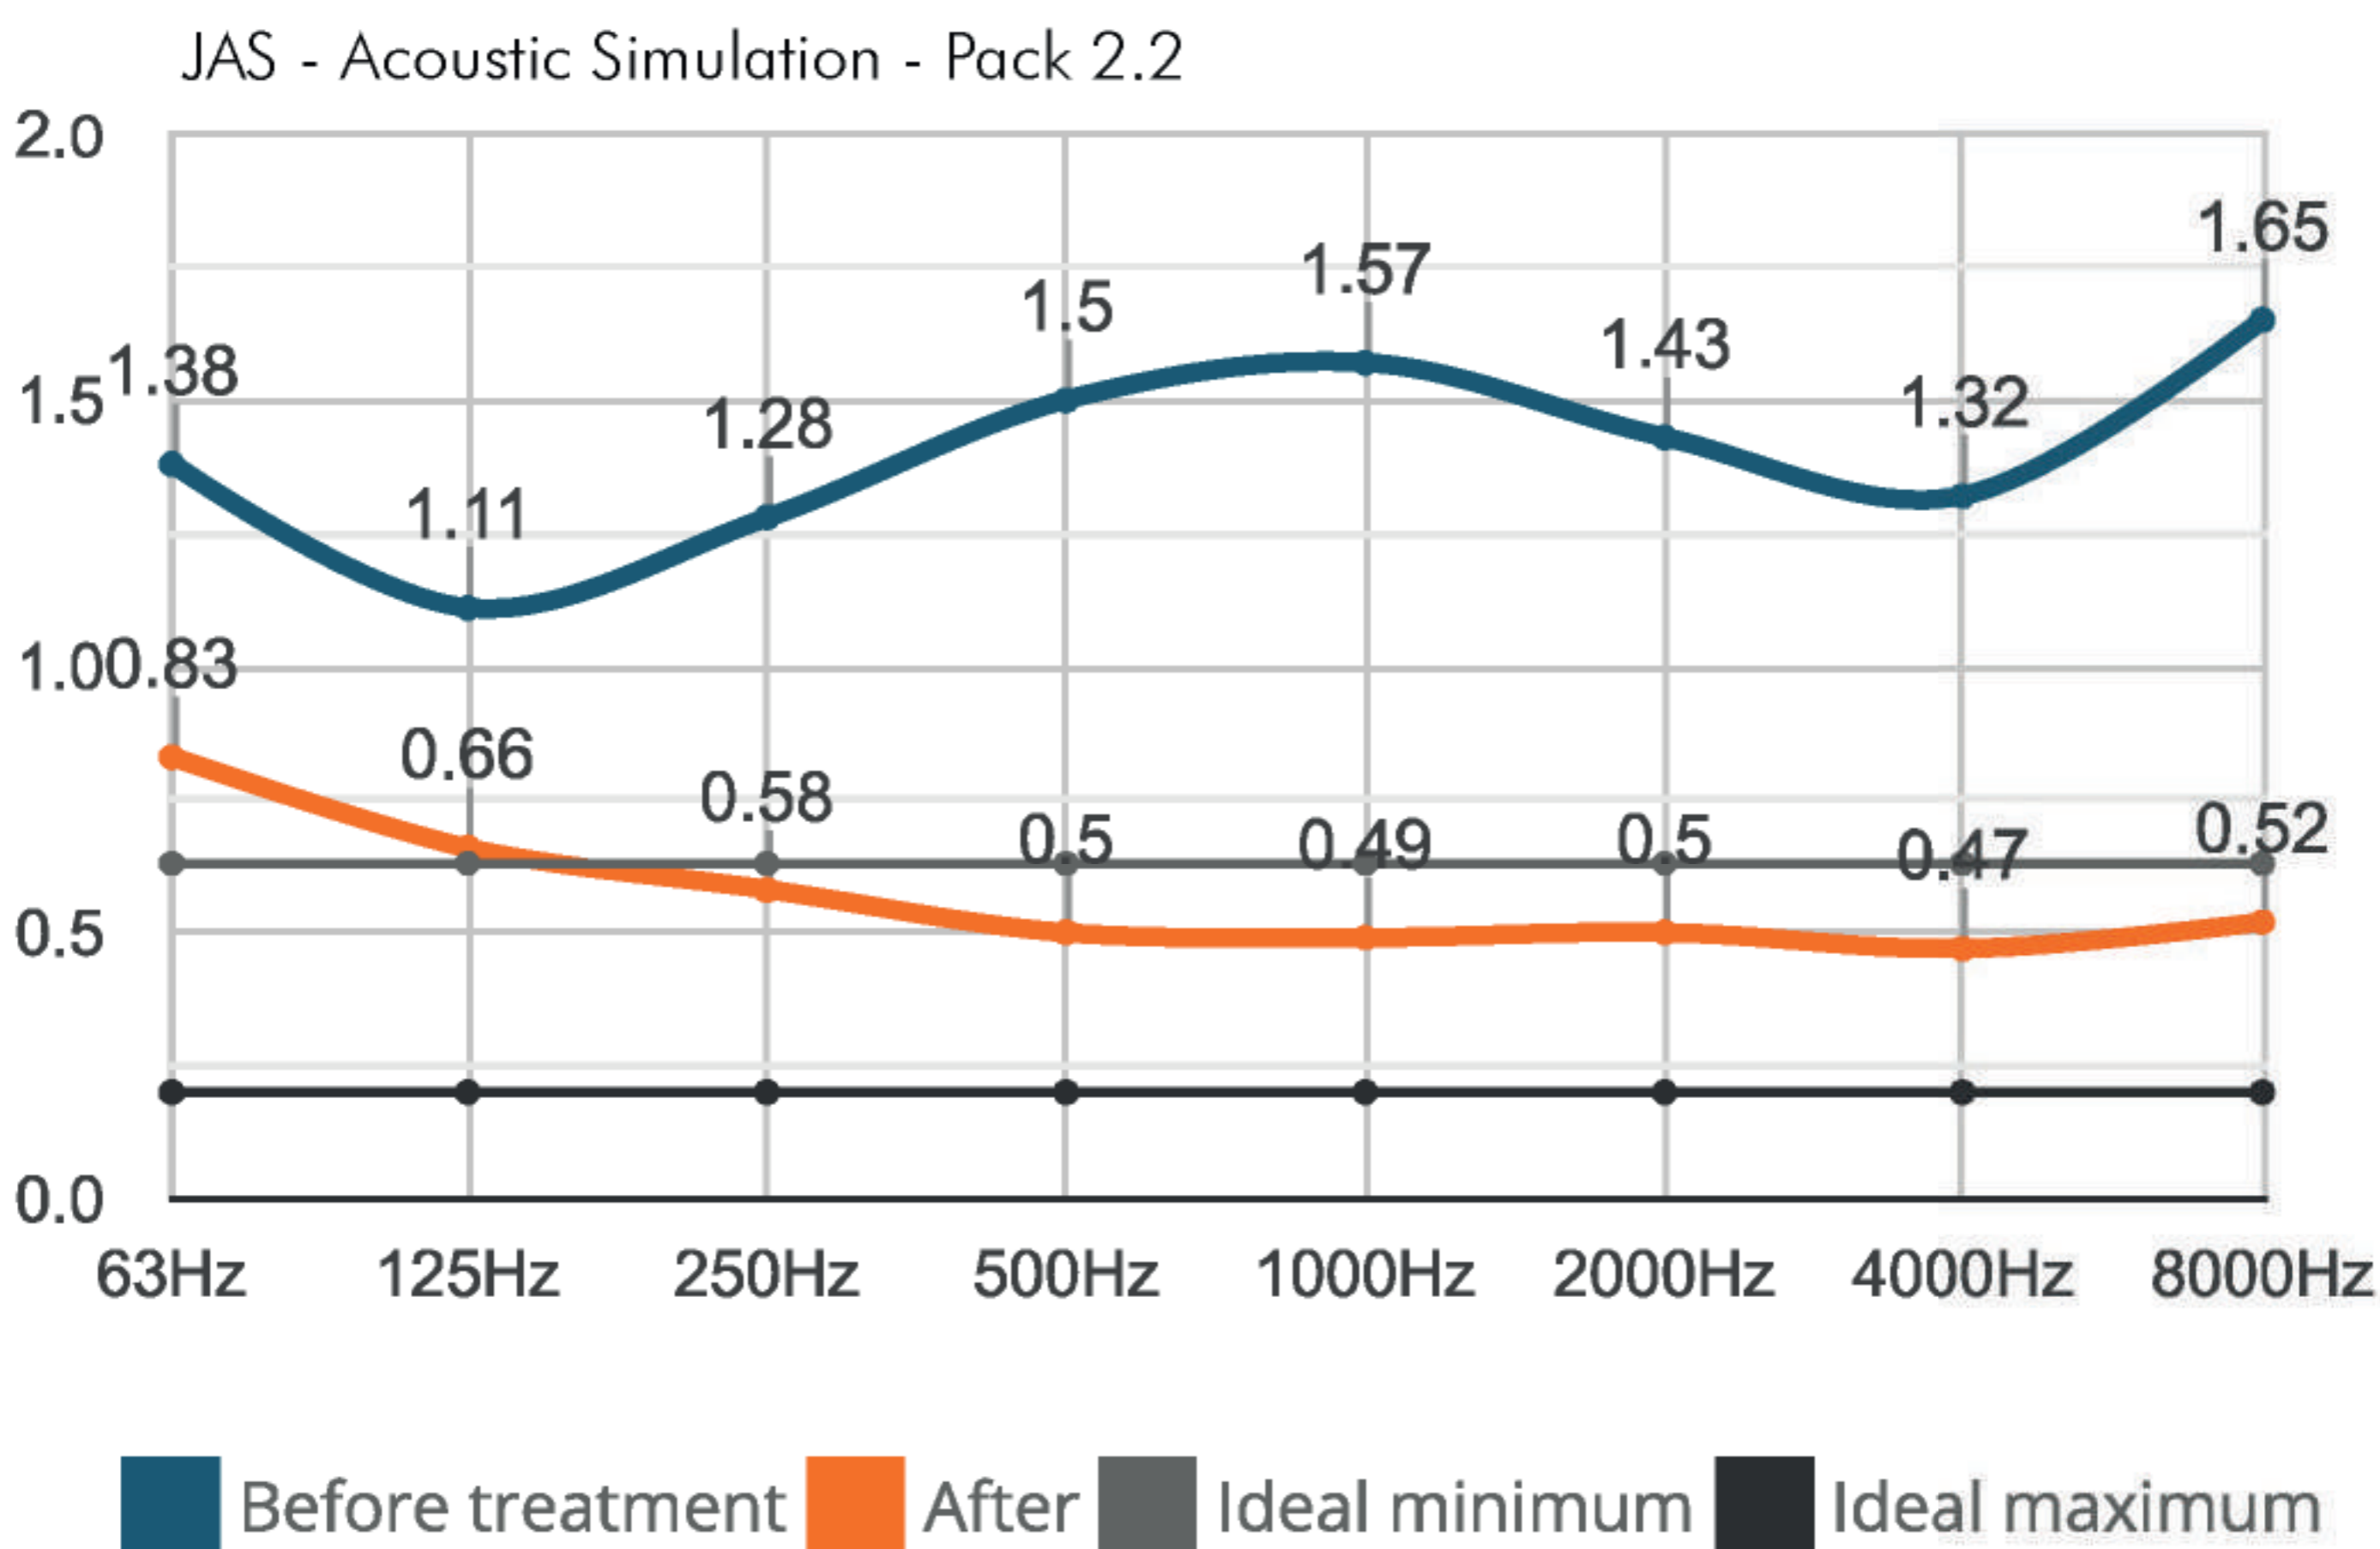

PACK 2

12 CORALREEF®
18 BASMEL® SC
8 CTBASS®

Rooms from 12 to 17m²

PACK 2.2

18 CORALREEF®
18 BASMEL® SC
12 CTBASS®

When used in the right proportions, these three models create a harmonious balance in your room, covering the entire frequency spectrum. Our simulations show that these acoustic solutions offer near-perfect control over reverberation time and modal distribution, resulting in an ideal acoustic environment for producing, recording, or playing music.

60%

calculated RT reduction

29%

Good RT balance time/frequency

0.57s

calculated RT average

1.41s

before treatment RT average