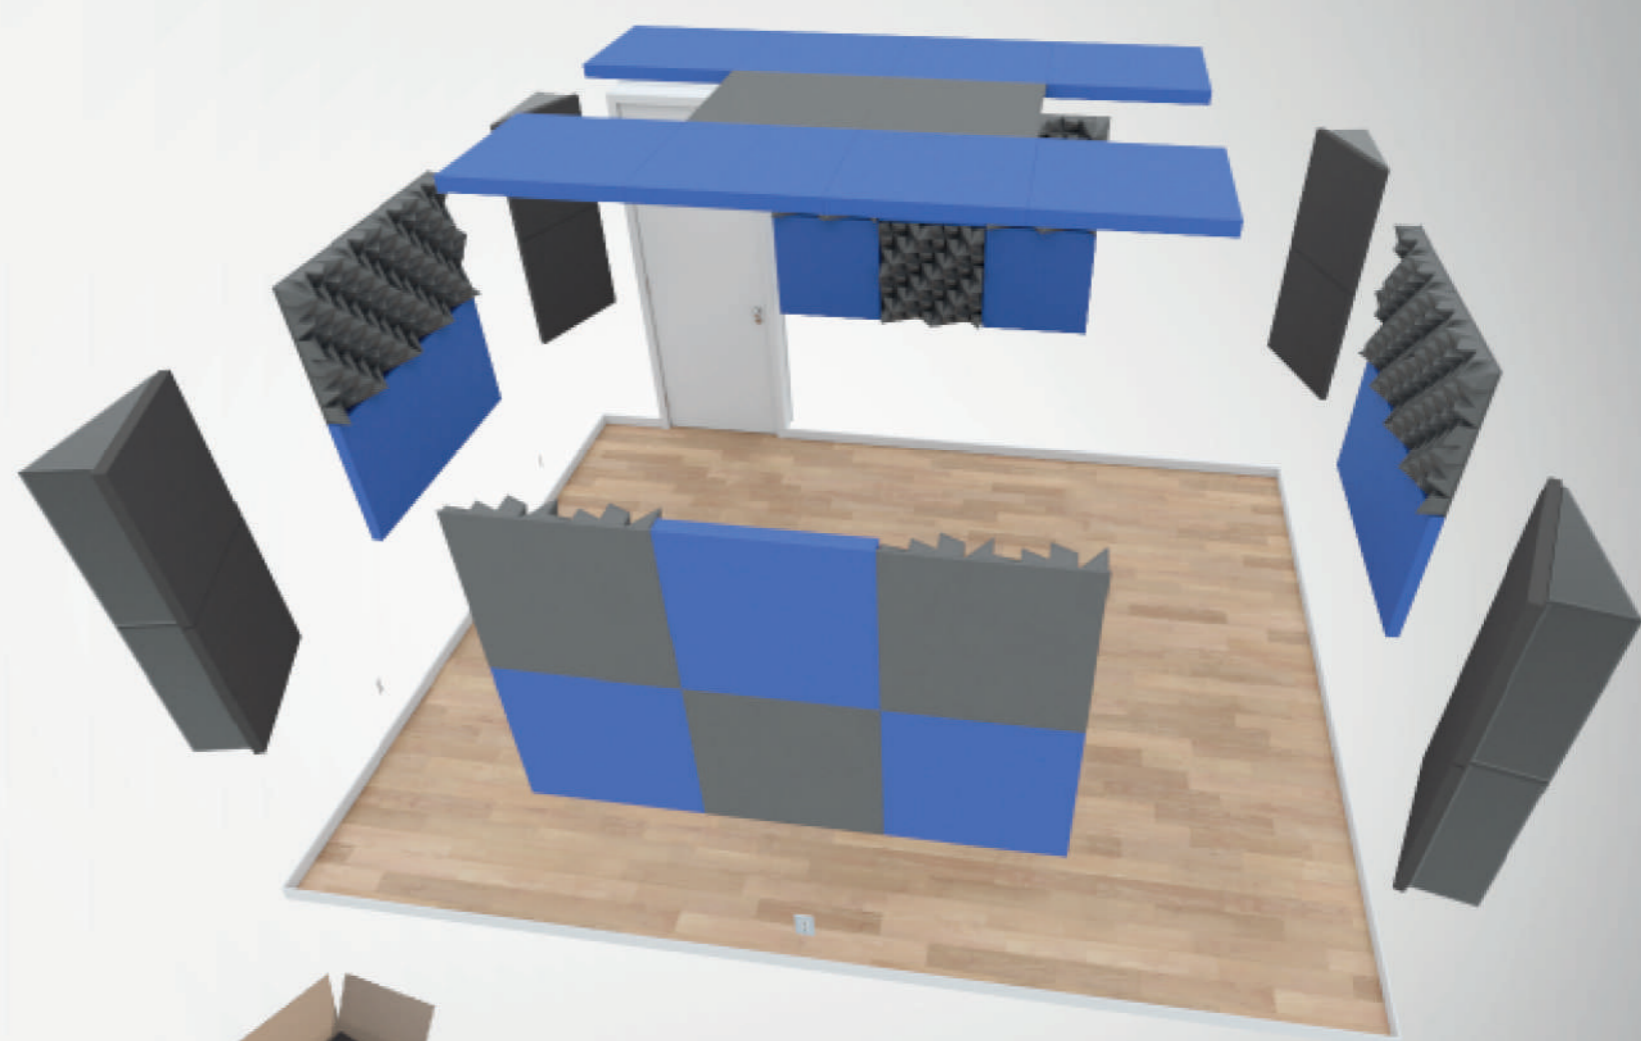

Acoustic Treatment Pack

*Imagine having
the same level
of acoustic excellence
as a professional studio,
in your own home.*

PACK 1

6 CORALREEF®
12 BASMEL® SC
6 CTBASS®

Rooms from 9 to 13m²

PACK 1.1

12 CORALREEF®
12 BASMEL® SC
8 CTBASS®

PACK 2

12 CORALREEF®
18 BASMEL® SC
8 CTBASS®

Rooms from 12 to 17m²

PACK 2.2

18 CORALREEF®
18 BASMEL® SC
12 CTBASS®

When used in the right proportions, these three models create a harmonious balance in your room, covering the entire frequency spectrum. Our simulations show that these acoustic solutions offer near-perfect control over reverberation time and modal distribution, resulting in an ideal acoustic environment for producing, recording, or playing music.

From a small home studio to a professional space, this product line can be customized to meet your specific needs. We offer a range of pre-simulated room sizes and a consulting service to ensure you get the perfect acoustic solution tailored to your setup.

Available colors

Blue Beige Black White

CTBASS®

This bass trap is designed to efficiently absorb low frequencies, ensuring a precise and controlled bass response.

Available colors

Blue Beige Black White

Tatanka