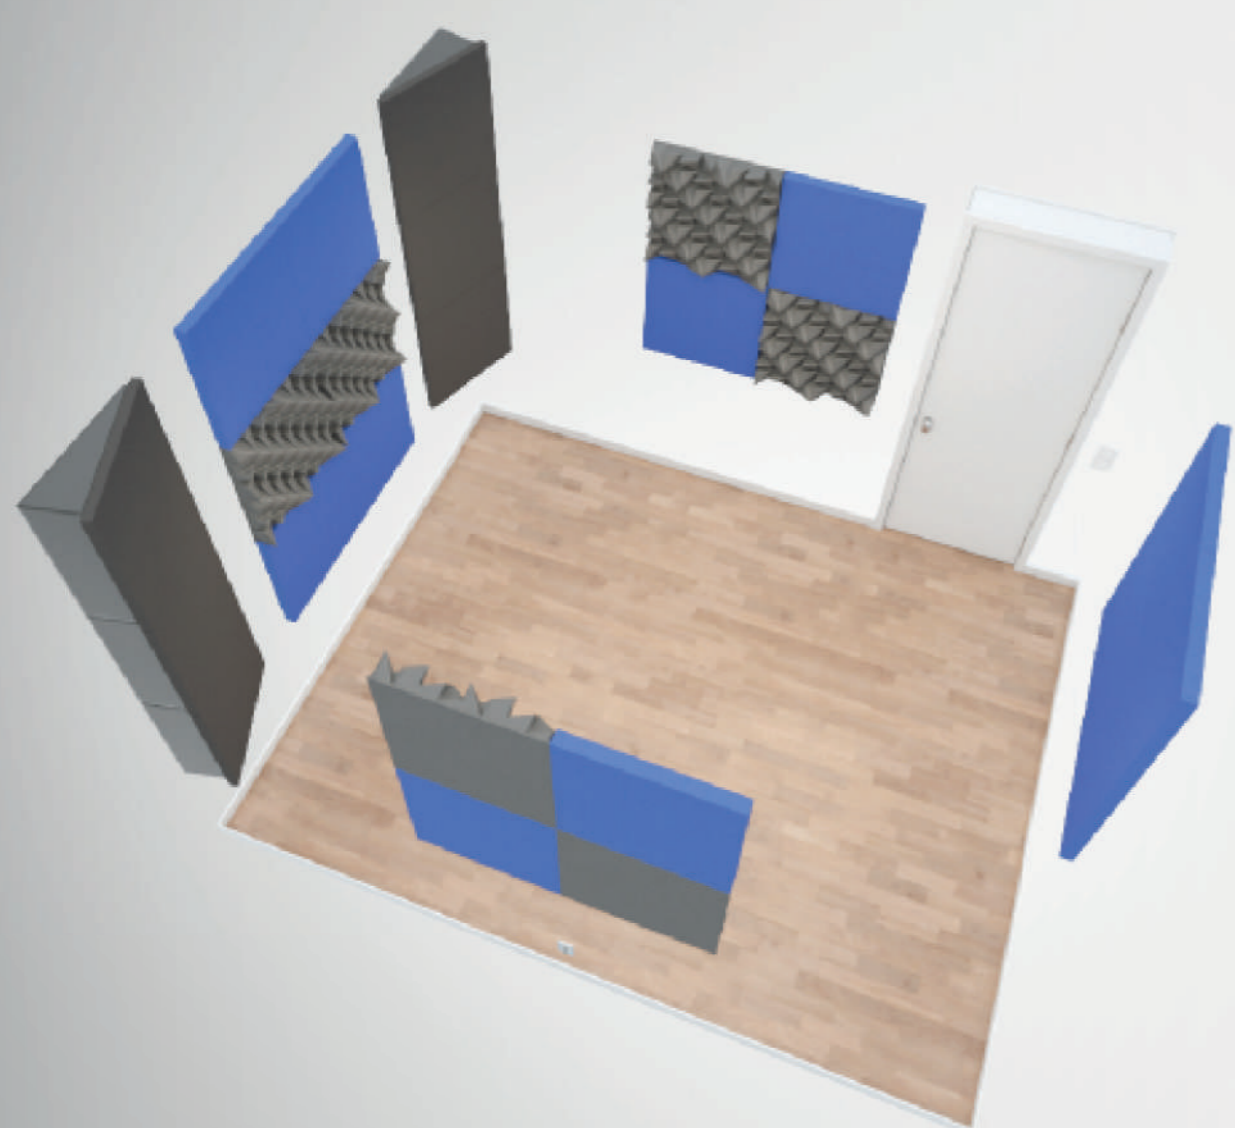

PACK 1

6 CORALREEF®
12 BASMEL® SC
6 CTBASS®

Rooms from 9 to 13m²

PACK 1.1

12 CORALREEF®
12 BASMEL® SC
8 CTBASS®

PACK 2

12 CORALREEF®
18 BASMEL® SC
8 CTBASS®

Rooms from 12 to 17m²

PACK 2.2

18 CORALREEF®
18 BASMEL® SC
12 CTBASS®