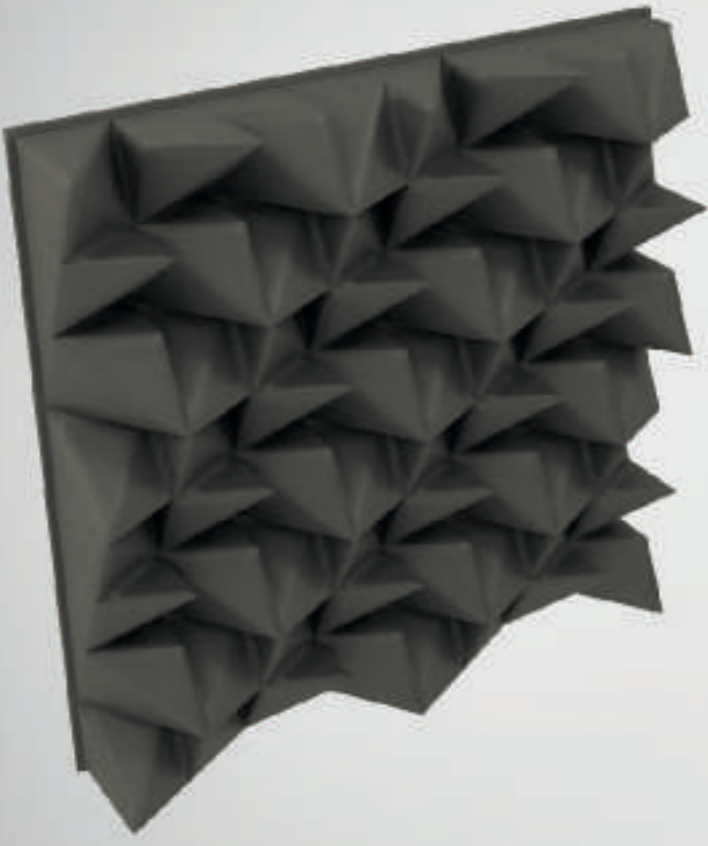

CORALREEF®

This diffuser panel disperses sound waves evenly, improving spatial perception and creating a natural and immersive audio experience.