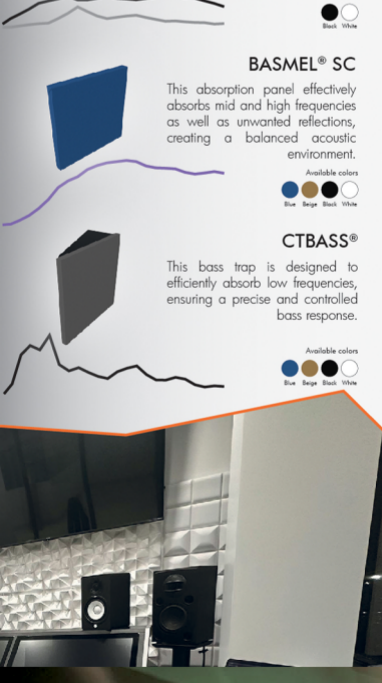

PACK 2

- 12 CORALREEF®
- 18 BASMEL® SC
- 8 CTBASS®

Rooms from 12 to 17m²

PACK 2.2

- 18 CORALREEF®
- 18 BASMEL® SC
- 12 CTBASS®

When used in the right proportions, these three models create a harmonious balance in your room, covering the entire frequency spectrum. Our simulations show that these acoustic solutions offer near-perfect control over reverberation time and modal distribution, resulting in an ideal acoustic environment for producing, recording, or playing music.

60% *calculated RT reduction*
29% *Good RT balance time/frequency*

0.57s *calculated RT average*
1.41s *before treatment RT average*

Imagine having the same level of acoustic excellence as a professional studio in your home. That's the vision behind this collection of acoustic products.

CORALREEF®

This diffuser panel disperses sound waves evenly, improving spatial perception and creating a natural and immersive audio experience.

Available colors: ● Black ● White

BASMEL® SC

This absorption panel effectively absorbs mid and high frequencies as well as unwanted reflections, creating a balanced acoustic environment.

Available colors: ● Blue ● Beige ● Black ● White

CTBASS®

This bass trap is designed to efficiently absorb low frequencies, ensuring a precise and controlled bass response.

Available colors: ● Blue ● Beige ● Black ● White