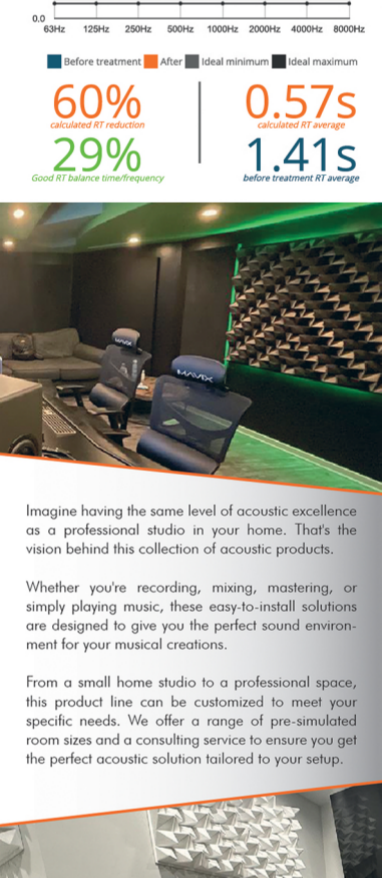

PACK 2.2

- 18 CORALREEF®
- 18 BASMEL® SC
- 12 CTBASS®