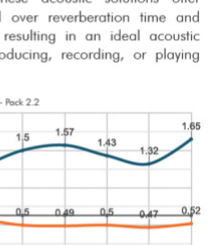

PACK 2.2

- 18 CORALREEF®
- 18 BASMEL® SC
- 12 CTBASS®