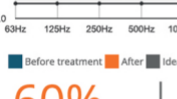

PACK 2.2

- 18 CORALREEF®
- 18 BASMEL® SC
- 12 CTBASS®